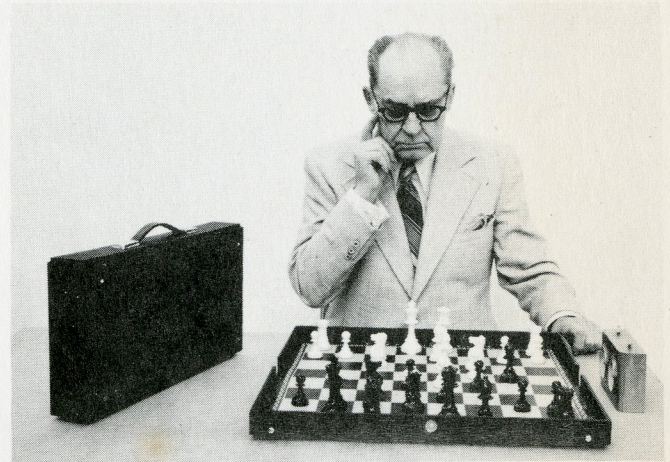

ART NEAL'S COMBINED GAME BOARD AND CASE

U.S. Pat. No. D-204,277

Hand Crafted in San Jose, California

DURABLE PRACTICAL CONVENIENT

- * Constructed of top quality materials
- * Tough plywood and masonite case
- * Black leatherette covering
- * Flexible game board made of vinyl with rugged fabric back; green and buff squares with deep, rich, non-glare colors permanently locked in
- * Cleans easily with damp cloth
- * Nickel-plated steel hardware: carrying handle has flexible steel core and automatically folds flat beneath case for play
- * Special safety latch prevents spillage
- * Prompt delivery by insured parcel post (weight, 4½ lbs.), shipped to any address in the USA.

TWO WEEK FREE TRIAL!

Examine Art Neal's Combined Game Board & Case for two full weeks without obligation. If for any reason you are not completely satisfied, you may return it for a full refund.

Special Introductory Prices!

**FILL IN ATTACHED COUPON NOW!
ENCLOSE PERSONAL CHECK
OR MONEY ORDER**

**Art Neal Presents His
New Patented Chess Case**

- * Perfect for tournaments and travel
- * Ideal gift for chess players
- * Ample room inside case for your own chess men, clock, score pad, etc. (NOT included!).